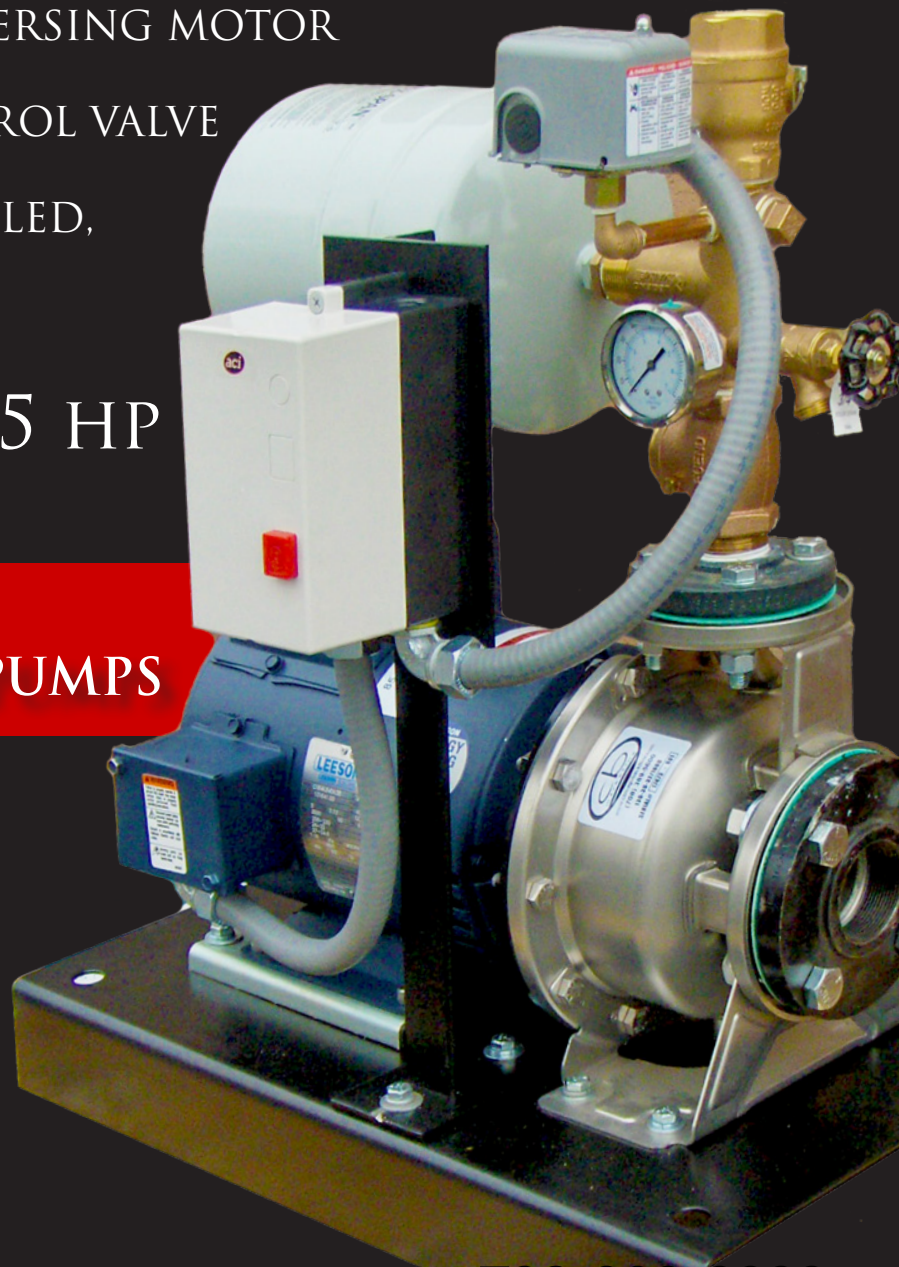

Legend
13D Residential Fire Pumps

designed and built by

Meet Legend's 13D Big Brother...

ALL STAINLESS STEEL

PRE-WIRED WITH MOTOR STARTER & ADJUSTABLE OVERLOAD PROTECTION

COMMERCIAL-GRADE NON-REVERSING MOTOR

LOCKABLE / INDICATING CONTROL VALVE

COMES PRE-TESTED, PRE-ASSEMBLED, AND READY TO INSTALL

Legend ^{MAX} 5 - 7.5 HP

THE INDUSTRY'S
MOST AFFORDABLE 13D PUMPS

.75 - 3 HP

708-202-0033

pumps@backflow.com

www.cbmarketing.com