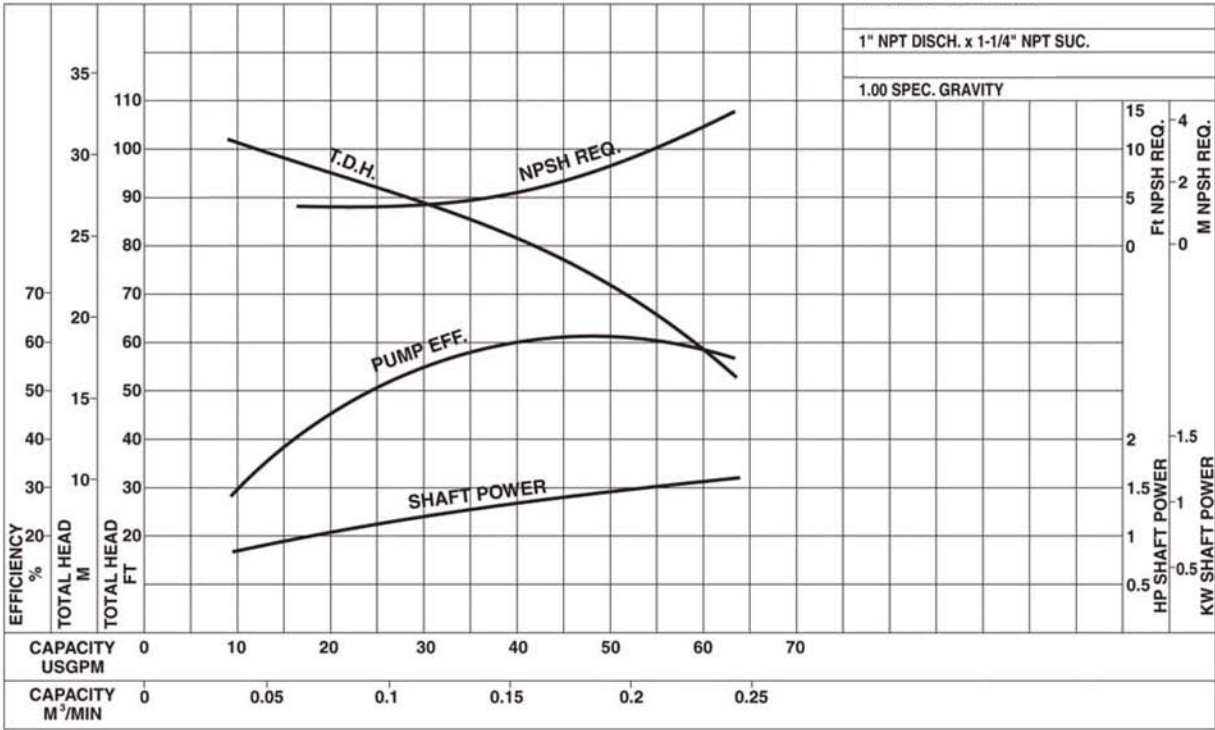

13D LEGEND

Performance Curves

CBM Stainless Steel Centrifugal Pumps

Model 13-D-120/315 1.5-HP Synchronous Speed: 3450 RPM

Size: 1 x 1 1/4 x 5 3/16

CB Marketing
Phone: 708-202-0033
Fax: 708-385-5415