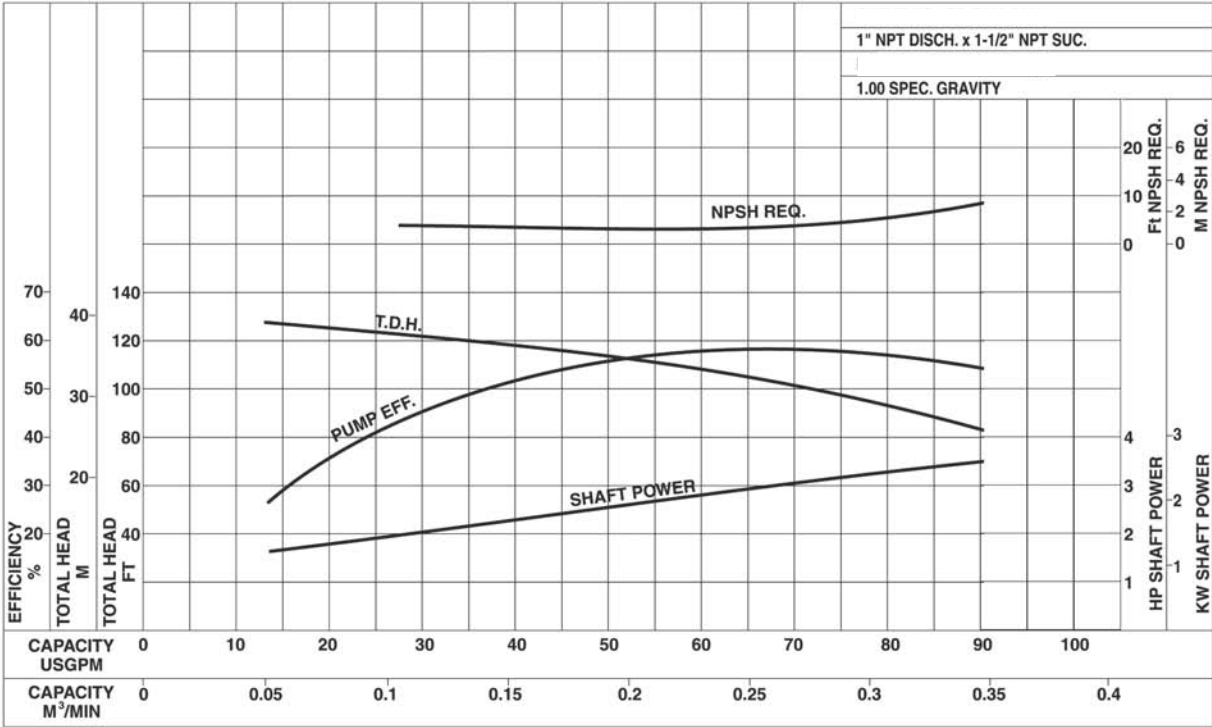

13D LEGEND

Performance Curves

CBM Stainless Steel Centrifugal Pumps

Model 13D-200/530 3-HP

Synchronous Speed: 3450 RPM

Size: 1 x 1 1/2 x 5 11/16

CB Marketing
Phone: 708-202-0033
Fax: 708-385-5415