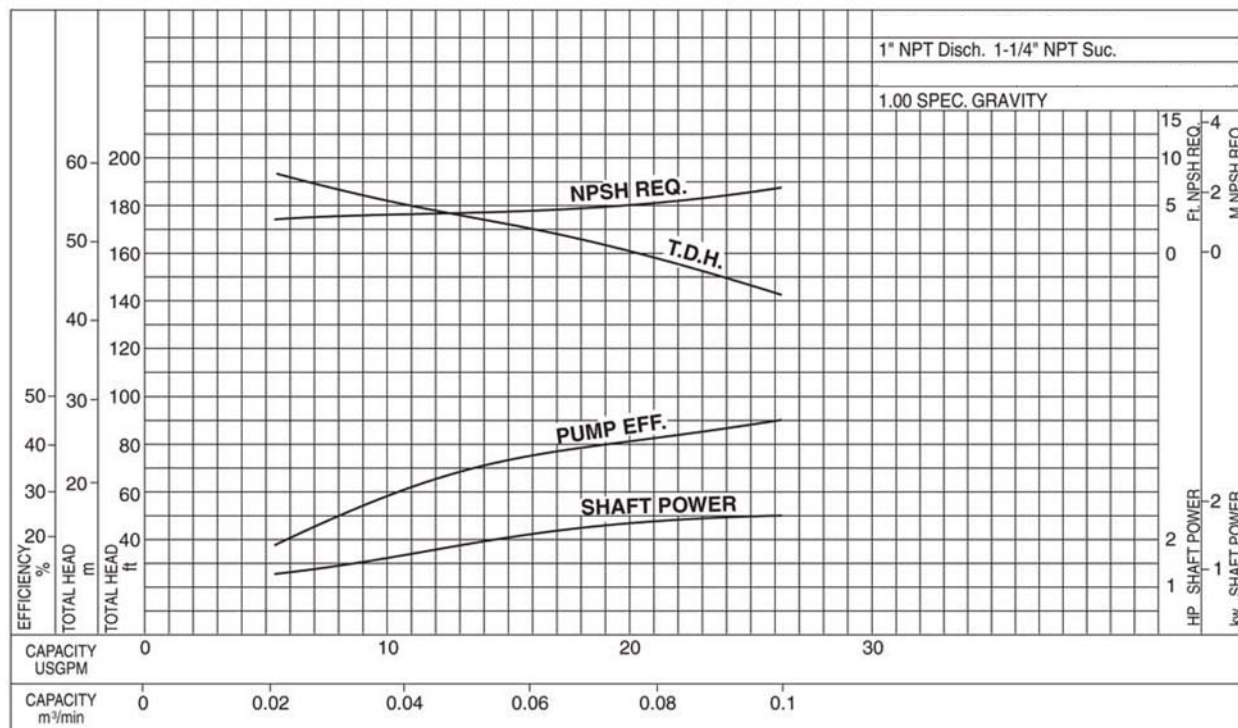

Performance Curves

CBM Stainless Steel Centrifugal Pumps

Model 13D-2-70/206 2-HP

Synchronous Speed: 3600 RPM

Size: 1 × 1¼ × 5³/₁₆ × 5³/₁₆

CB Marketing
Phone: 708-202-0033
Fax: 708-385-5415