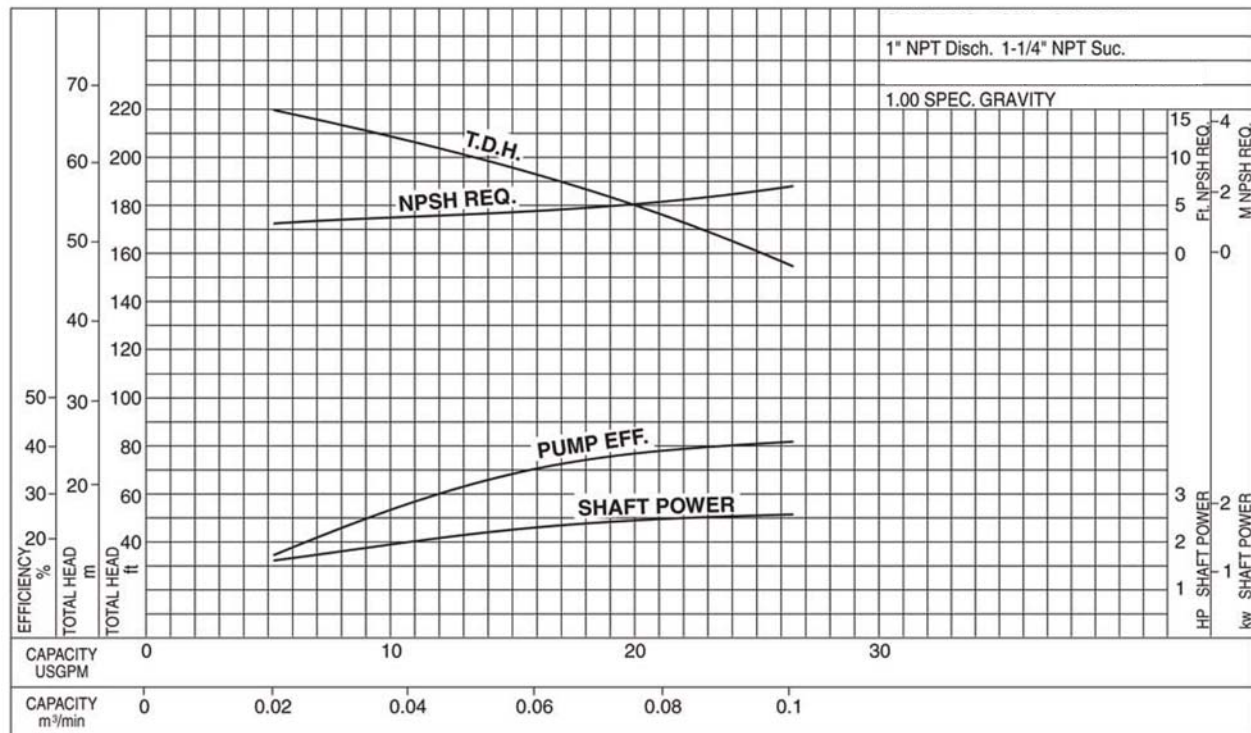

Model 13D-2-70/306 3-HP

Synchronous Speed: 3600 RPM

Size: 1 × 1¼ × 5⅜ × 6

CB Marketing
Phone: 708-202-0033
Fax: 708-385-5415