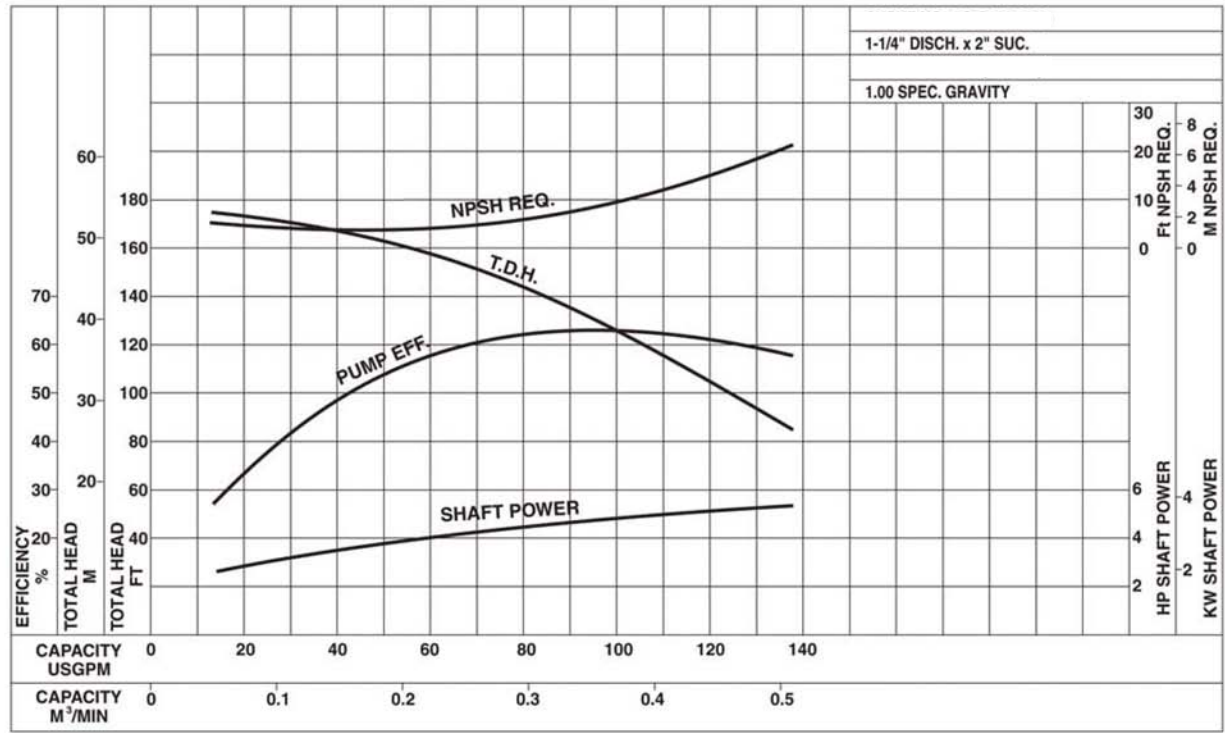

# 13D LEGEND

## Performance Curves

## CBM Stainless Steel Centrifugal Pumps

Model 13D-3U 32/160A 5-HP Synchronous Speed: 3450 RPM

Size: 1 1/4 x 2 x 6 9/16

**CB Marketing**  
 Phone: 708-202-0033  
 Fax: 708-385-5415