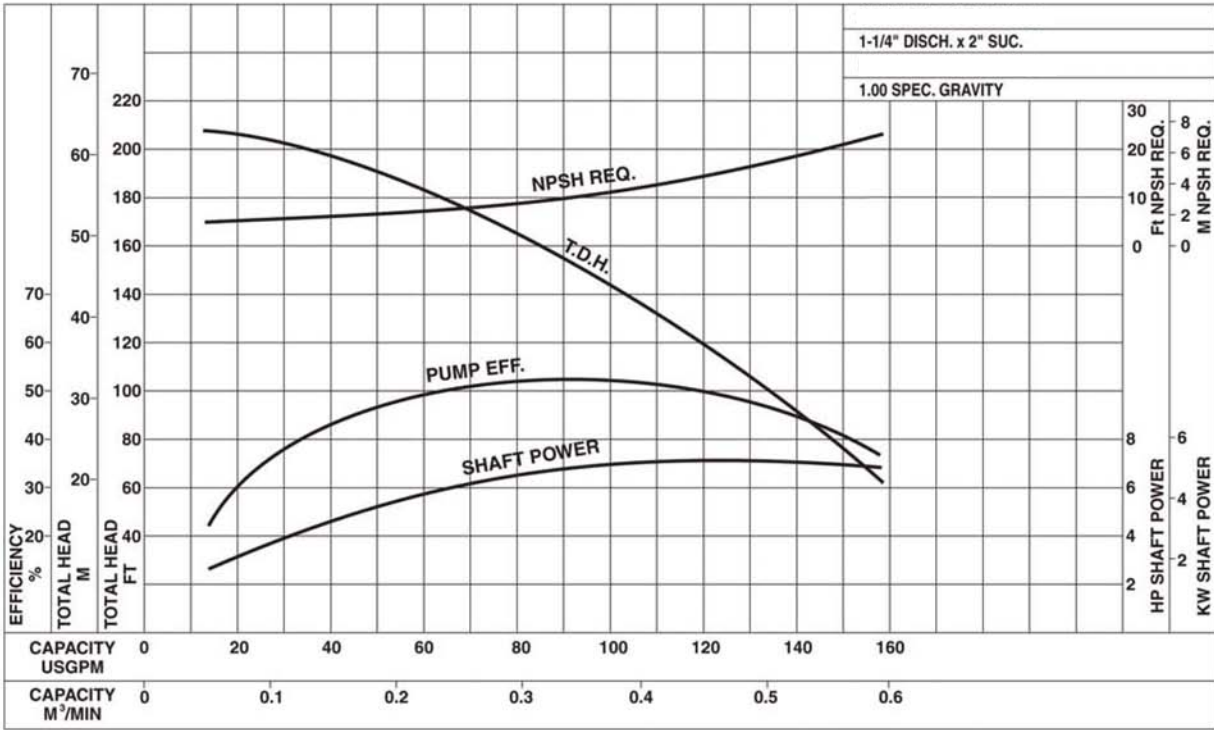

13D LEGEND

Performance Curves

CBM Stainless Steel Centrifugal Pumps

Model 13D-3U 32/200 7¹/₂-HP Synchronous Speed: 3450 RPM

Size: 1¹/₄ x 2 x 7⁵/₁₆

CB Marketing
Phone: 708-202-0033
Fax: 708-385-5415