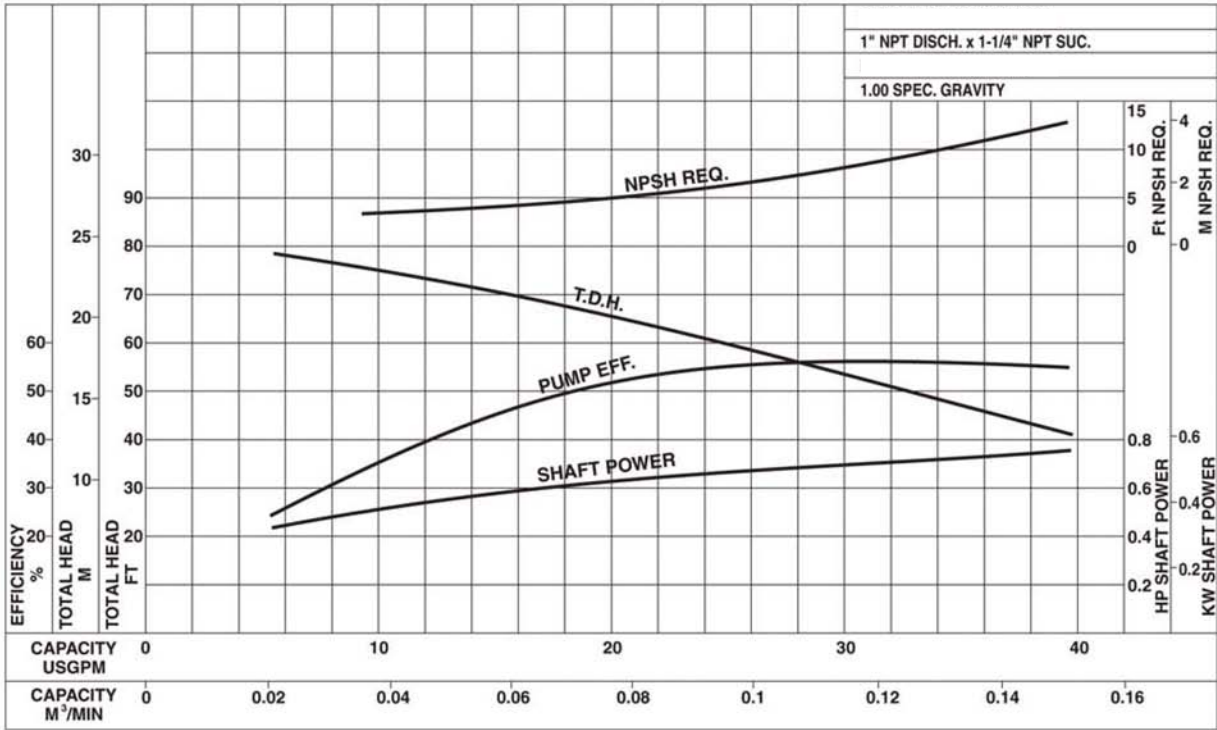

13D LEGEND

Performance Curves

CBM Stainless Steel Centrifugal Pumps

Model 13D-70/17 .75-HP

Synchronous Speed: 3450 RPM

Size: 1 x 1 1/4 x 4 1/2

CB Marketing
Phone: 708-202-0033
Fax: 708-385-5415