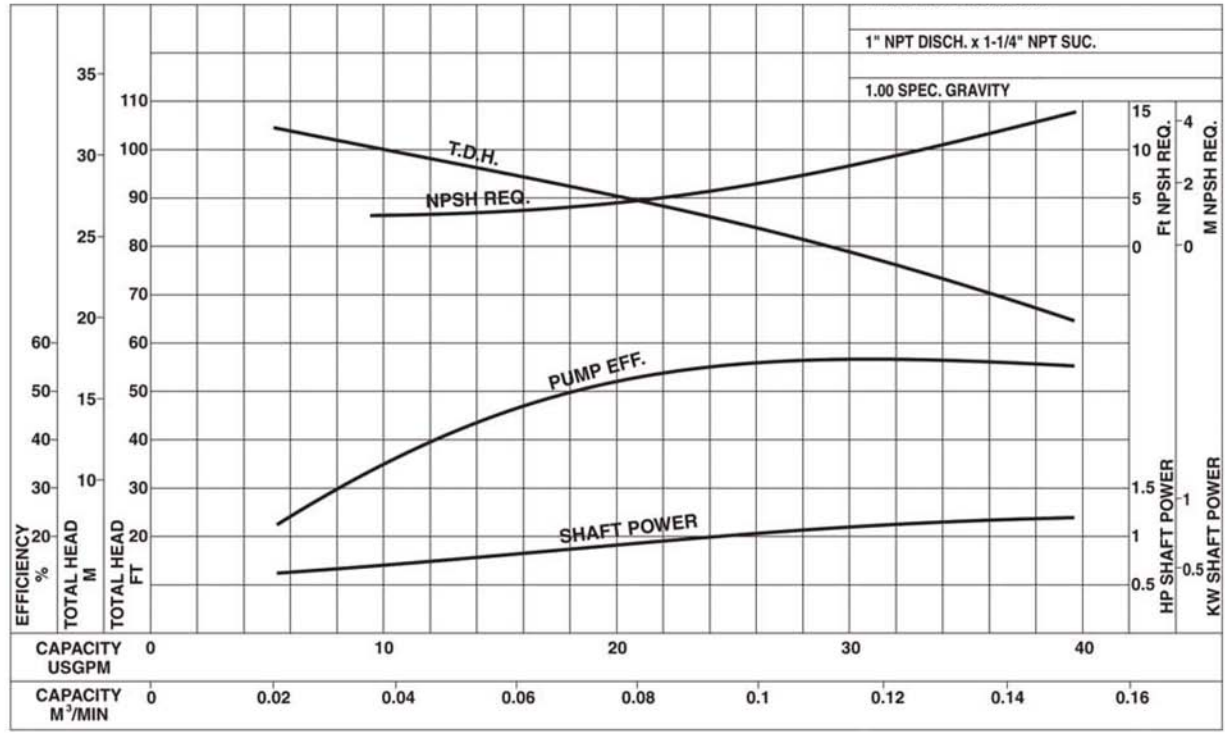

13D LEGEND

Performance Curves

CBM Stainless Steel Centrifugal Pumps

Model 13D-70/310 1-HP

Synchronous Speed: 3450 RPM

Size: 1 x 1¹/₄ x 5³/₁₆

CB Marketing
 Phone: 708-202-0033
 Fax: 708-385-5415