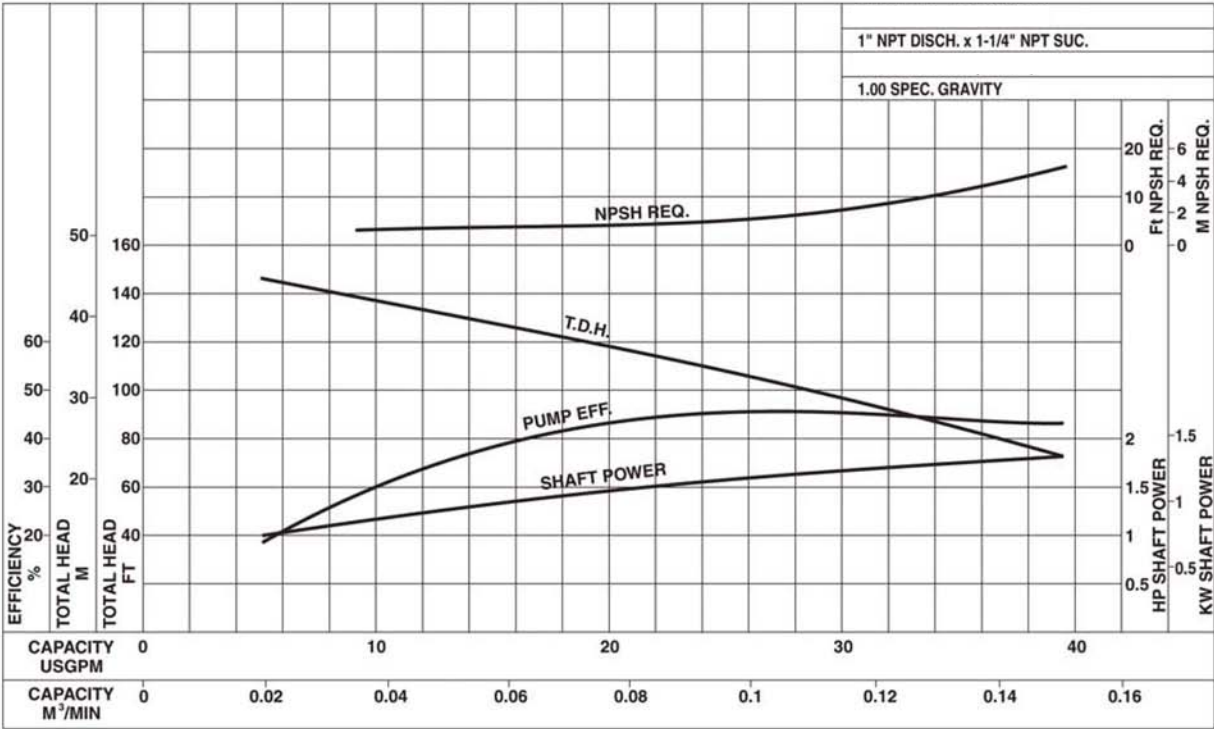

13D LEGEND

Performance Curves

CBM Stainless Steel Centrifugal Pumps

Model 13D-70/515 1.5-HP

Synchronous Speed: 3450 RPM

Size: 1 x 1 1/4 x 6 3/16

CB Marketing
Phone: 708-202-0033
Fax: 708-385-5415